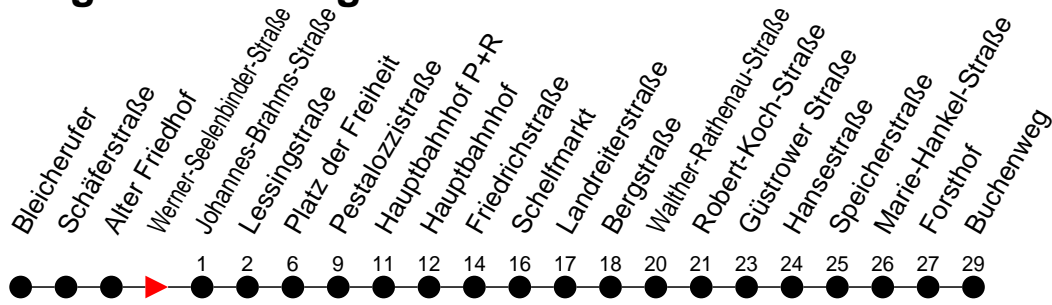

Richtung: Buchenweg über Friedrichstraße

Haltestellen
Fahrzeit in Min.

Montag bis Freitag

Std.	Minuten
3	
4	
5	45 [®]
6	10 [®] 40 [®]
7	10 [®] 40 [®]
8	10 [®] 40 [®]
9	10 [®] 40 [®]
10	10 [®] 40 [®]
11	10 [®] 40 [®]
12	10 [®] 40 [®]
13	10 [®] 40 [®]
14	10 [®] 40 [®]
15	10 [®] 40 [®]
16	10 [®] 40 [®]
17	10 [®] 40 [®]
18	10 [®] 40 [®]
19	10 [®] 40 [®]
20	
21	
22	
23	
0	
1	
2	
3	

® - fährt nur bis Robert-Koch-Straße (Beschilderung Walther-Rathenau-Straße)