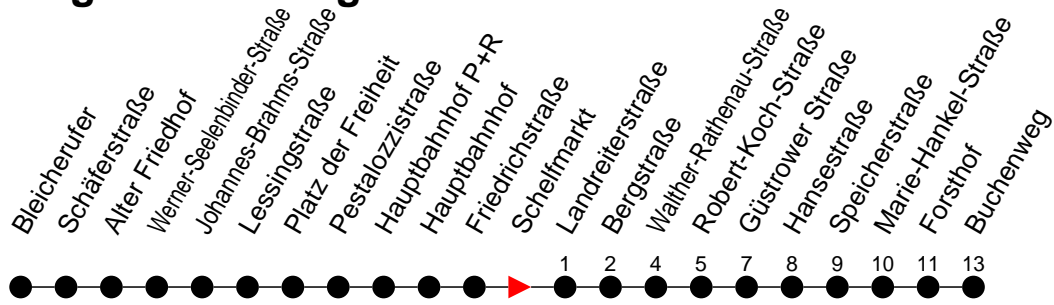

Richtung: Buchenweg

Haltestellen
Fahrzeit in Min.

Montag bis Freitag

Std.	Minuten
3	
4	
5	27 [®] 57 [®]
6	25 [®] 55 [®]
7	25 [®] 55 [®]
8	25 [®] 55 [®]
9	25 [®] 55 [®]
10	25 [®] 55 [®]
11	25 [®] 55 [®]
12	25 [®] 55 [®]
13	25 [®] 55 [®]
14	25 [®] 55 [®]
15	25 [®] 55 [®]
16	25 [®] 55 [®]
17	25 [®] 55 [®]
18	25 [®] 55 [®]
19	25 [®] 55 [®]
20	
21	
22	
23	
0	
1	
2	
3	

® - fährt nur bis Robert-Koch-Straße (Beschilderung Walther-Rathenau-Straße)