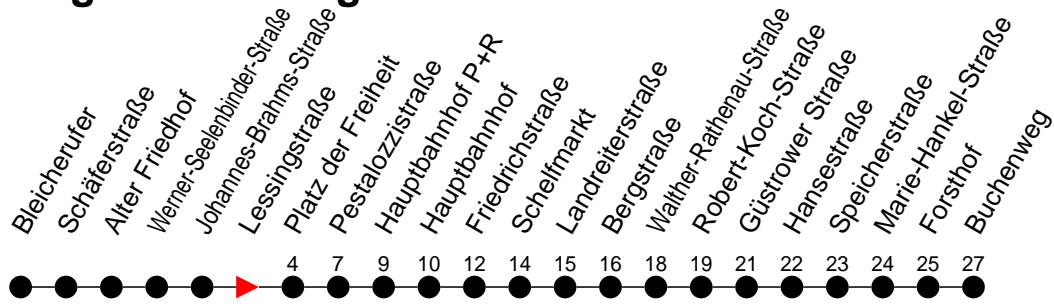

Richtung: Buchenweg über Friedrichstraße

Haltestellen
Fahrzeit in Min.

Montag bis Freitag

Std.	Minuten
3	
4	
5	47 [®]
6	12 [®] 42 [®]
7	12 [®] 42 [®]
8	12 [®] 42 [®]
9	12 [®] 42 [®]
10	12 [®] 42 [®]
11	12 [®] 42 [®]
12	12 [®] 42 [®]
13	12 [®] 42 [®]
14	12 [®] 42 [®]
15	12 [®] 42 [®]
16	12 [®] 42 [®]
17	12 [®] 42 [®]
18	12 [®] 42 [®]
19	12 [®] 42 [®]
20	
21	
22	
23	
0	
1	
2	
3	

® - fährt nur bis Robert-Koch-Straße (Beschilderung Walther-Rathenau-Straße)